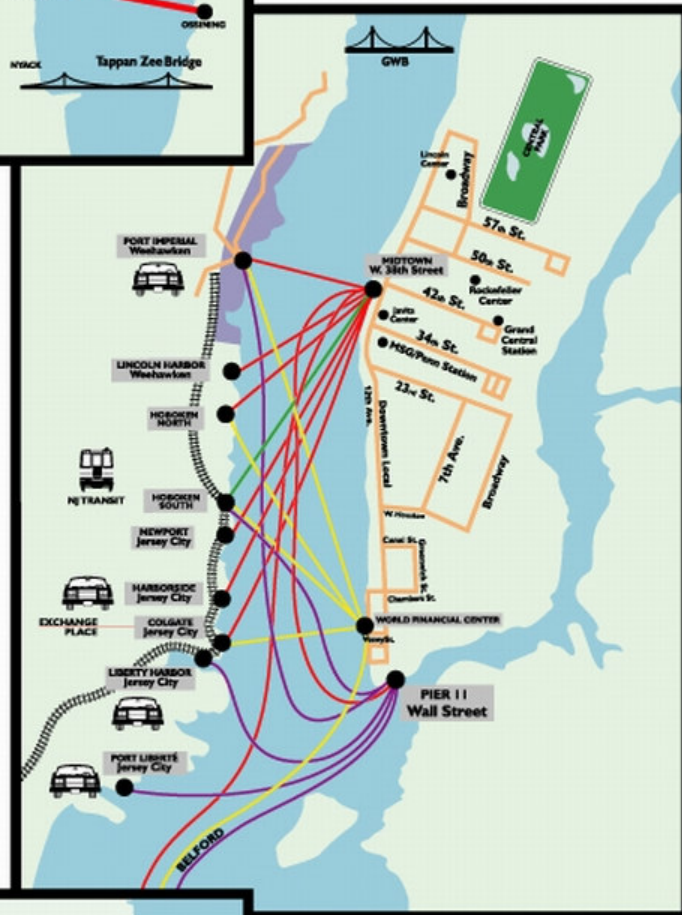

NY WATERWAY® **COMMUTER FERRY ROUTES**

-  **Midtown Ferry Routes**
-  **World Financial Center Ferry Routes**
-  **Pier 11 Ferry Routes**
-  **Weekend Only Ferry Routes**
-  **Connecting Bus Routes**
-  **Ferry Terminals**
-  **Parking**
-  **Train Station**
-  **Hudson-Bergen Light Rail**
-  **Path Stations**

04/26/05

I-800-53-FERRY
nywaterway.com